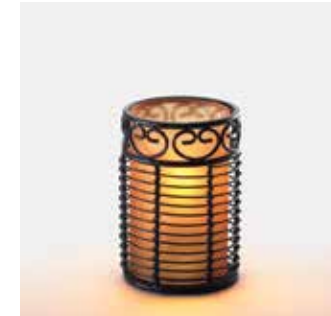

85280-85262
4.0"H • 15/24 HR