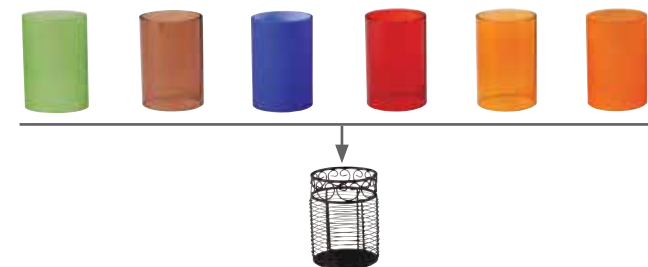

MyLamp Pro

MyLamp Pro mobile app from SternoCandleLamp allows foodservice professionals to preview lamps prior to making the purchase. You simply start by taking a picture with your iPhone or iPad of an actual table setting in your establishment. After taking the picture, the MyLamp Pro app allows you to place a lamp of your choice on the photographed table setting. The end result is a picture of your table setting with a table lamp on it. You are able to preview over 200 different lamp styles to see how they will look in your establishment.

How Our Lamp Model Numbers Work

Complete – 80216*	Glass – 85292 Base – 85252	Shade – 85436 Glass – 85272 Base – 85170
One Piece Lamps 80216*	Two Piece Lamps 85292-85252	Three Piece Lamps 85436-85272-85170

*Recommended for areas with high guest or staff traffic – won't break or tip over easily.

A NOTE ABOUT INTERCHANGEABILITY – Many of our lamps are made up of common parts with different finishes or colors. This enables you to create your own signature look. For example, in the two piece lamp above the red glass (85292) is available in frost (85286) as well as orange (85288). These will fit any base that can accommodate the same globe glass size. The same criteria holds true with shades and bases, allowing you to create your own unique design to complement your décor.

How To Use Your Lamp Legend

80280 • 3.25"H • 8/10 HR • * •

↑ Item #   ↑ Lamp Height   ↑ Fuel Cell   ↑ High Traffic   ↑ Flameless Candle

Fuel Your Imagination.®

Corona, CA 92881 • 877.526.7748
www.sternocandlelamp.com